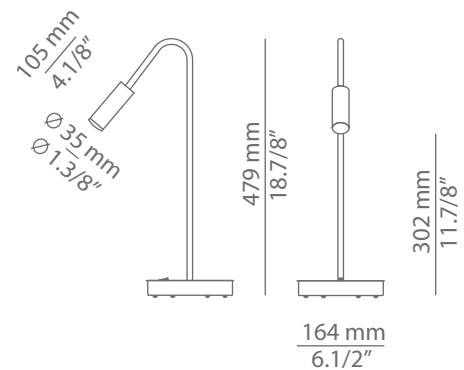

Special instructions