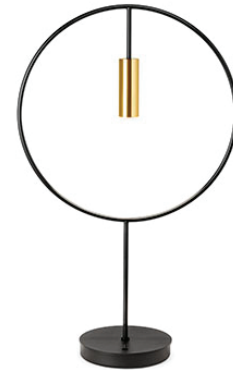

REVOLTA M-3637-W

table lamp

Date	Type
Project	
Location	
Model #	Quantity
Specifier	

Description

Table lamp with a circular body, cylindrical aluminium head and acrylic (PMMA) lens diffuser.
 50° angle acrylic optic lens conversion kit is optional.
 Sensor dimmer. Universal Plug.

Pictures above might not show the specified dimensions or material. They are for illustration purposes only.

Ordering information

Product Code	Lamp	Finish body	Finish head	Accessories
M-3637-W	LED 6.1W (2700K / Ang 120° / >80 CRI / 350mA) 120V (included) / Typ* 665 lumens Dimmable	26 BLK Black CUSTOM	26 BLK Black 61 S GLD Satin Gold CUSTOM	50° angle acrylic optic lens conversion kit E67353001