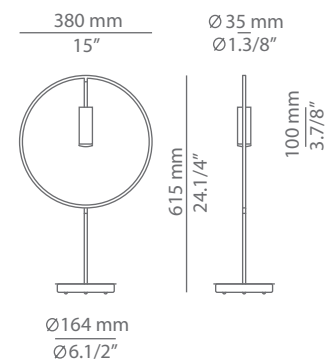

Special instructions