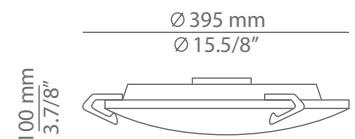

Product Code	Lamp
t-515A	Hal. up to 300W / T3 / 118mm / R7sBase 120V (not included) / Dimmable
t-515AL	LED 23W (2700K / Ang 120° / >80 CRI) 120V (included) / Typ* 2215 lumens Dimmable Triac

Finish	
22 CH	Chrome
37 NI	Nickel
CUSTOM