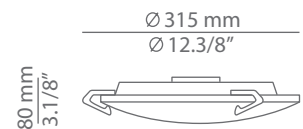

Product Code	Lamp
t-512A	Hal. up to 150W / T3 / 118mm / R7sBase 120V (not included) / Dimmable
t-512AL	LED 23W (2700K / Ang 120° / >80 CRI) 120V (included) / Typ* 2215 lumens Dimmable Triac

Finish	
22 CH	Chrome
37 NI	Nickel
CUSTOM