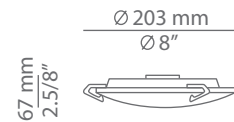

ESSENTIALS

t-510A / t-512A / t-515A
flush mount

Date	Type
Project	
Location	
Model #	Quantity
Specifier	

Description

Metallic flush mount lamp providing direct and indirect light.
Satin glass diffuser on the ceiling.

Pictures above might not show the specified dimensions or material. They are for illustration purposes only.

Ordering information

Product Code	Lamp
t-510A	Hal. up to 100W / T3 / 118mm / R7sBase 120V (not included) / Dimmable
t-510AL	LED 15W (2700K / Ang 120° / >80 CRI) 120V (included) / Typ* 1560 lumens Dimmable Triac

Finish	
22 CH	Chrome
37 NI	Nickel
CUSTOM	

Product Code	Lamp
t-512A	Hal. up to 150W / T3 / 118mm / R7sBase 120V (not included) / Dimmable
t-512AL	LED 23W (2700K / Ang 120° / >80 CRI) 120V (included) / Typ* 2215 lumens Dimmable Triac

Finish	
22 CH	Chrome
37 NI	Nickel
CUSTOM	

Product Code	Lamp
t-515A	Hal. up to 300W / T3 / 118mm / R7sBase 120V (not included) / Dimmable
t-515AL	LED 23W (2700K / Ang 120° / >80 CRI) 120V (included) / Typ* 2215 lumens Dimmable Triac

Finish	
22 CH	Chrome
37 NI	Nickel
CUSTOM	

SPECIAL REQUIREMENTS

Custom finishes and versions

We offer custom plated and RAL finishes. Alternate lamping available for projects. Consult our offices.

Special instructions