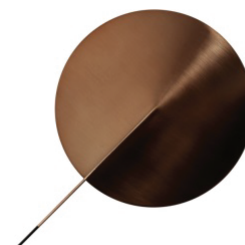

obs A-3220 / A-3220L

wall sconce

Date	Type
Project	
Location	
Model #	Quantity
Specifier	

Description

Metallic wall sconce / flush mount providing indirect light. Adjustable head with a lateral swing up to 60°. Decorative stick.

Installation

Mounts to a standard 4" octagonal junction box.

Pictures above might not show the specified dimensions or material. They are for illustration purposes only.

Ordering information

Product Code	Lamp
■ A-3220	■ 1 x 60W / T4 / G9 base / 120V (included). Dimmable
■ A-3220L	■ LED 16W (2700 °K / Ang. 120° / >80 CRI) / 120V (included) Typ 1300 lumens / dimmable down to 30% with incandescent dimmers

Finish

- 22CH Chrome
- 44CP Copper
- 76WH M White
- CUSTOM (see below)

Date	Type
Project	
Location	
Model #	Quantity
Specifier	

SPECIAL REQUIREMENTS

Optional A-3222 (bigger, non adjustable unit, consult us for pricing and availability)

Optional Finishes and shades (consult us for pricing and availability)

Code	Finish	Code	Finish	Code	Finish
10 SLV AN	Silver anodized	38 GR	Silver gray	64 BLK L	Black lacquered, glossy
11 BL AN	Blue night anodized	40 GRN TQS	Pastel Turquoise RAL 6034	70's and 27 WH S	White: satin, smooth RAL 9003
15 RED	Red anodized	41 GRN PL	Green Pale RAL 6021	70's and 27 WH M	White: matte, rough RAL 9010
16 BLK AN	Black anodized	42 YLW	Yellow RAL 1021	70's and 27 WH L	White: glossy, smooth RAL 9003
21 GLD	24 carat gold plated	43 BRA	Brass matte	85 CN	Cinder
22 CH	Polished chrome	44 CP	Copper	92 MNK	Mink (NCS S5005 Y20R)
23 BLK P	Black Pearl	47 NI M	Nickel matte	93 GR LM	Grey Limestone (RAL 7013)
26 BLK	Black lacquer satin	48 RED	Red, glossy RAL 3002	97 GR CHG	Grey Champagne
36 BR	Bronze (glossy antique brass)	56 BLK	Black matte (rough)	98 RED	Red lacquered, matte RAL 3000
37 NI	Brushed Nickel	61 S GLD	24 carat satin gold		