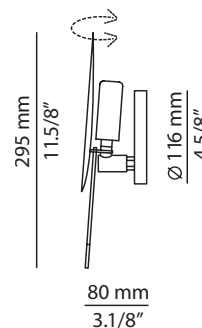

obs A-3220 / A-3220L

wall sconce

Date	Type
Project	
Location	
Model #	Quantity
Specifier	

Description

Metallic wall sconce / flush mount providing indirect light. Adjustable head with a lateral swing up to 60°. Decorative stick.

Installation

Mounts to a standard 4" octagonal junction box.

Pictures above might not show the specified dimensions or material. They are for illustration purposes only.

Ordering information

Product Code	Lamp
■ A-3220	■ 1 x 60W / T4 / G9 base / 120V (included). Dimmable
■ A-3220L	■ LED 16W (2700 °K / Ang. 120° / >80 CRI) / 120V (included) Typ 1300 lumens / dimmable down to 30% with incandescent dimmers

Finish

- 22CH Chrome
- 44CP Copper
- 76WH M White
- CUSTOM (see below)

Date	Type
Project	
Location	
Model #	Quantity
Specifier	

SPECIAL REQUIREMENTS

Optional A-3222 (bigger, non adjustable unit, consult us for pricing and availability)