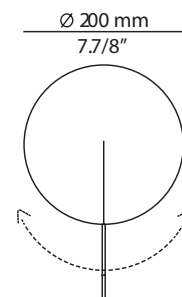

obs A-3220 / A-3220L

wall sconce

Date	Type
Project	
Location	
Model #	Quantity
Specifier	

Description

Metallic wall sconce / flush mount providing indirect light. Adjustable head with a lateral swing up to 60°. Decorative stick.

Installation

Mounts to a standard 4" octagonal junction box.

Pictures above might not show the specified dimensions or material. They are for illustration purposes only.

Ordering information

Product Code	Lamp
■ A-3220	■ 1 x 60W / T4 / G9 base / 120V (included). Dimmable
■ A-3220L	■ LED 16W (2700 °K / Ang. 120° / >80 CRI) / 120V (included) Typ 1300 lumens / dimmable down to 30% with incandescent dimmers

Finish

- 22CH Chrome
- 44CP Copper
- 76WH M White
- CUSTOM (see below)

Date	Type
Project	
Location	
Model #	Quantity
Specifier	

SPECIAL REQUIREMENTS

Optional A-3222 (bigger, non adjustable unit, consult us for pricing and availability)