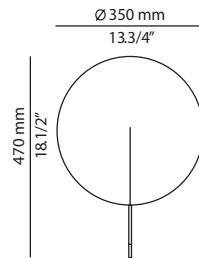

obs A-3220 / A-3220L

wall sconce

Date	Type
Project	
Location	
Model #	Quantity
Specifier	

Description

Metallic wall sconce / flush mount providing indirect light. Adjustable head with a lateral swing up to 60°. Decorative stick.

Installation

Mounts to a standard 4" octagonal junction box.

Pictures above might not show the specified dimensions or material. They are for illustration purposes only.

Ordering information

Product Code	Lamp
■ A-3220	■ 1 x 60W / T4 / G9 base / 120V (included). Dimmable
■ A-3220L	■ LED 16W (2700 °K / Ang. 120° / >80 CRI) / 120V (included) Typ 1300 lumens / dimmable down to 30% with incandescent dimmers

Finish

- 22CH Chrome
- 44CP Copper
- 76WH M White
- CUSTOM (see below)

Date	Type
Project	
Location	
Model #	Quantity
Specifier	

SPECIAL REQUIREMENTS

Optional A-3222 (bigger, non adjustable unit, consult us for pricing and availability)